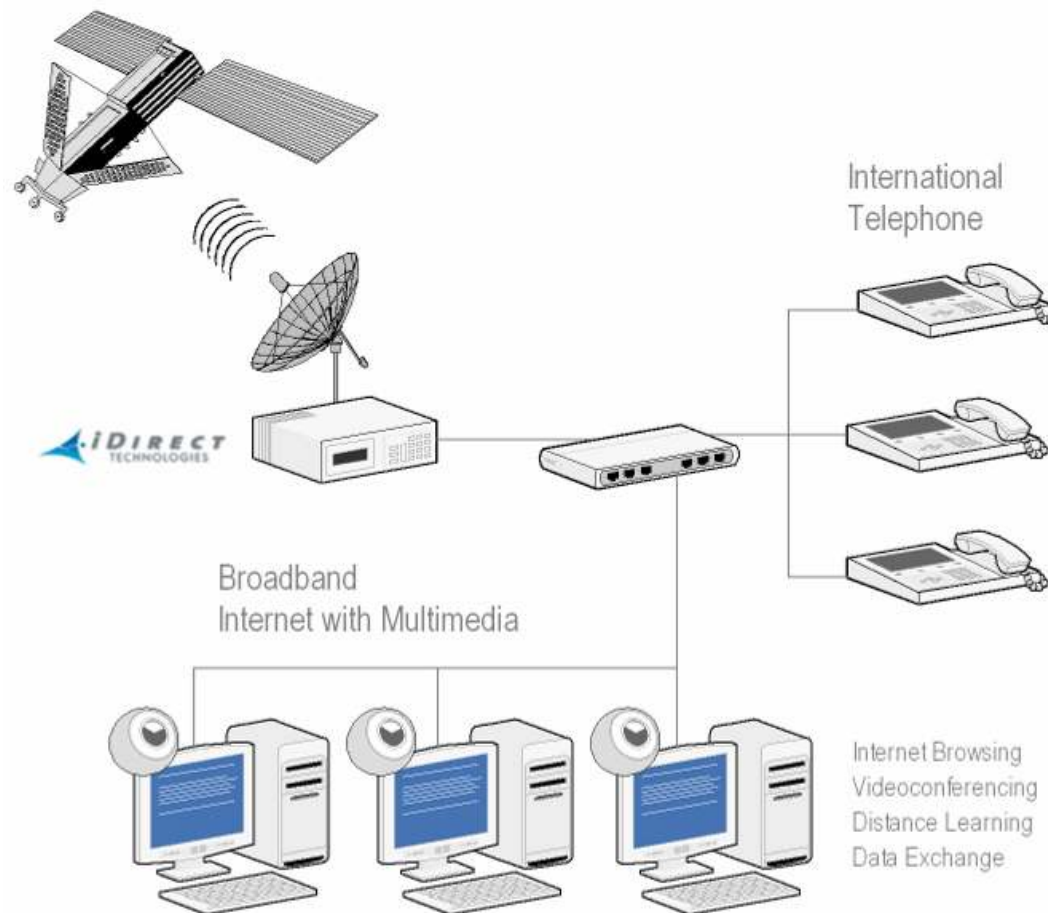

## IDIRECT SERVICES

// Business-Quality Voice, Video and Data Everywhere in the World.

- >> By understanding the today's demands of Enterprise Networking, BusinessCom has introduced an iDirect-enabled service which can effectively handle Voice, Video and Data at the same time to enable our subscribers to use multimedia rich applications and Internet access with a guaranteed business quality 24 hours per day.
- >> Providing 98.2% annual network uptime and more, BusinessCom's iDirect-enabled service is designed to serve Commercial Enterprise networks of any scale – from a small network to many thousands of computers with multiple Voice over IP lines per site.