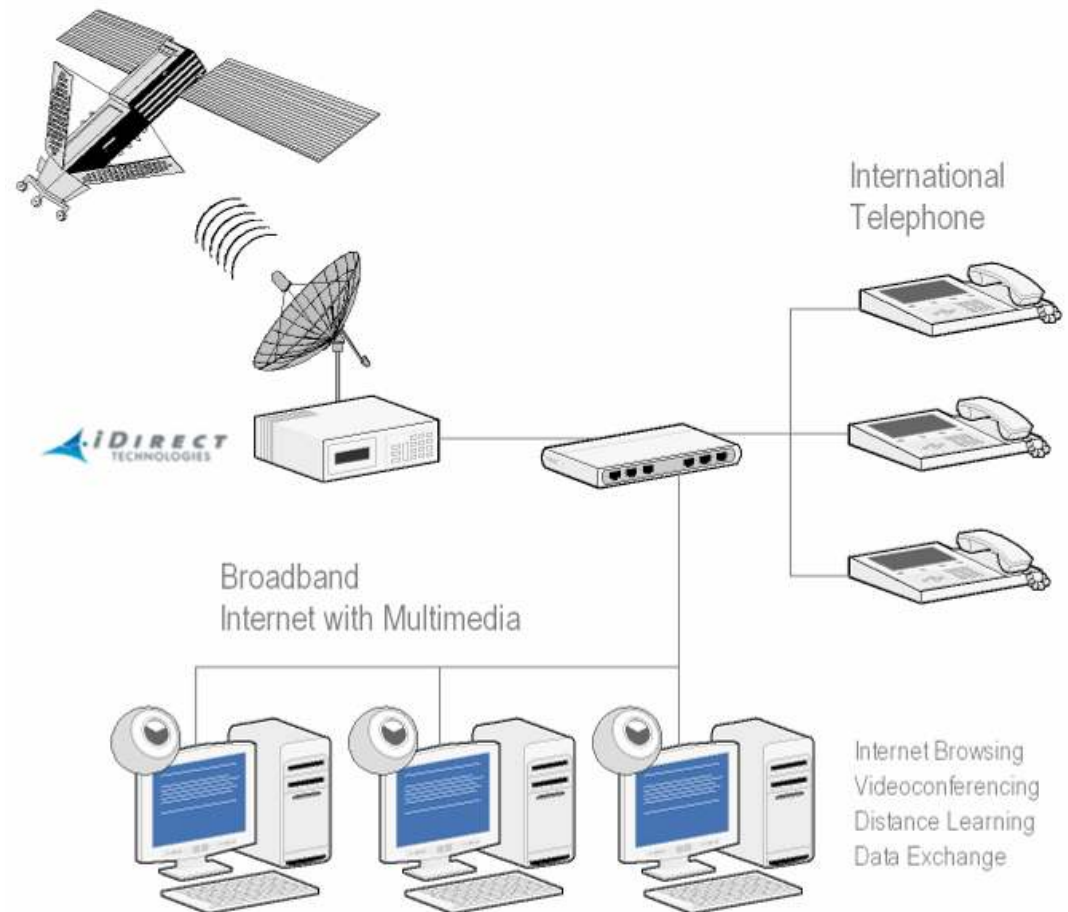

## IDIRECT SERVICES

// Business-Quality Voice, Video and Data Everywhere in the World.

- >> By understanding the today's demands of Enterprise Networking, BusinessCom has introduced an iDirect-enabled service which can effectively handle Voice, Video and Data at the same time to enable our subscribers to use multimedia rich applications and Internet access with a guaranteed business quality 24 hours per day.
- >> Providing 98.2% annual network uptime and more, BusinessCom's iDirect-enabled service is designed to serve Commercial Enterprise networks of any scale – from a small network to many thousands of computers with multiple Voice over IP lines per site.