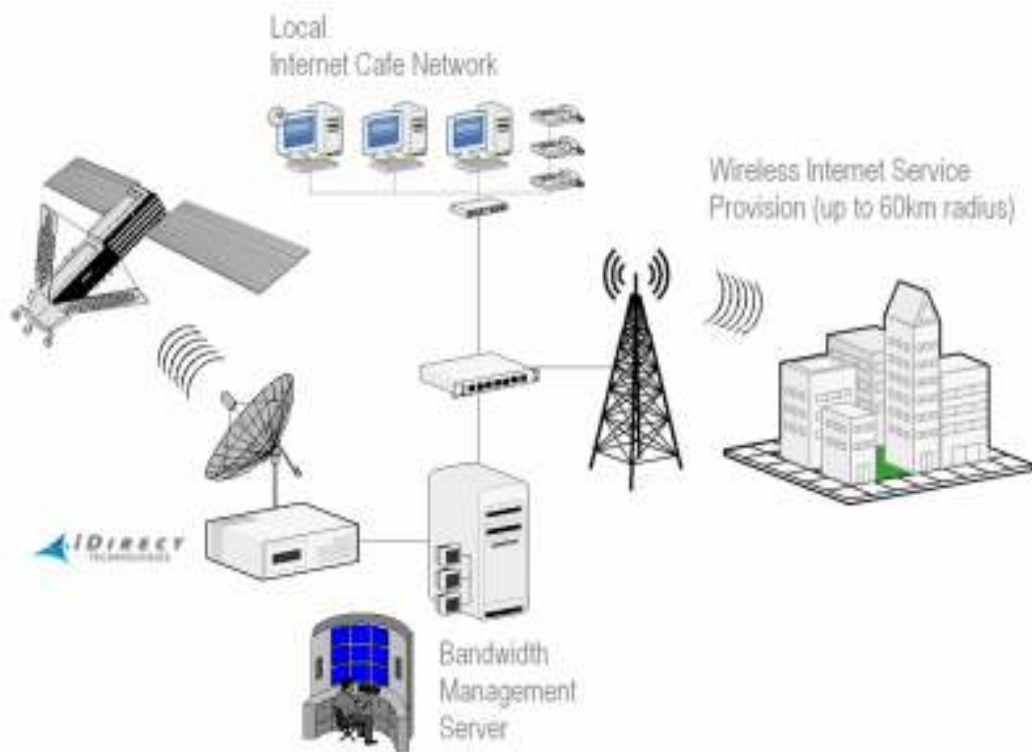

SOLUTIONS FOR PROVIDERS

// Backbones for new and established Internet Service Provision Businesses

Innovation and Reliability

>> For Global Internet Service Providers and IT entrepreneurs, BusinessCom offers exclusive satellite solutions to unfold Regional and Global ISP Networks at any point in the world, with very high spectral efficiency. By employing the latest innovations such as DVB-S2 technology and LDPC codecs, BusinessCom Dedicated Satellite Connectivity services are reaching the very near of Shannon limit. That allows us to deliver truly the best price and performance possible.

>> If you are just starting, BusinessCom has developed a flexible ISP startup scenario based on BusinessCom PEP-iDirect VSAT connectivity solution enabling to start an ISP with a small neighborhood network and minimal investment. For example, a full-featured ISP network can be started on the top of the current Internet Café or Enterprise infrastructures. Adding BusinessCom Telephony service and a 3rd party IPTV vendor enable you to offer Triple Play services to such rural networks anywhere in the world.

>> For the large Global Service Providers, BusinessCom facilitates direct contracts with major satellite teleports around the world. We do our job to find the best possible offer for your business. We evaluate and provide the best offer not only by it's price which may be misleading, but the SLA conditions, terrestrial peering and, more important – such underwater stones as spacecraft health, technological reliability, migration and growth nuances.

BusinessCom Networks Ltd.
Glacis Road, Portland House, Suite 2
Gibraltar,
UK Overseas Territory

BusinessCom Ukraine Ltd.
Moskovskaya St. 9, Dnepropetrovsk,
Ukraine
tel. +38 056 788 3544

BusinessCom CZ spol s.r.o.
Bubenec, Ceskoslovenske armady 371/11, Praha 6,
Czech Republic
tel. +420 731 882 865

BusinessCom US Representative
1969 Oakland Drive Maidens, VA 23102,
United States
tel. +1 804 591 1601