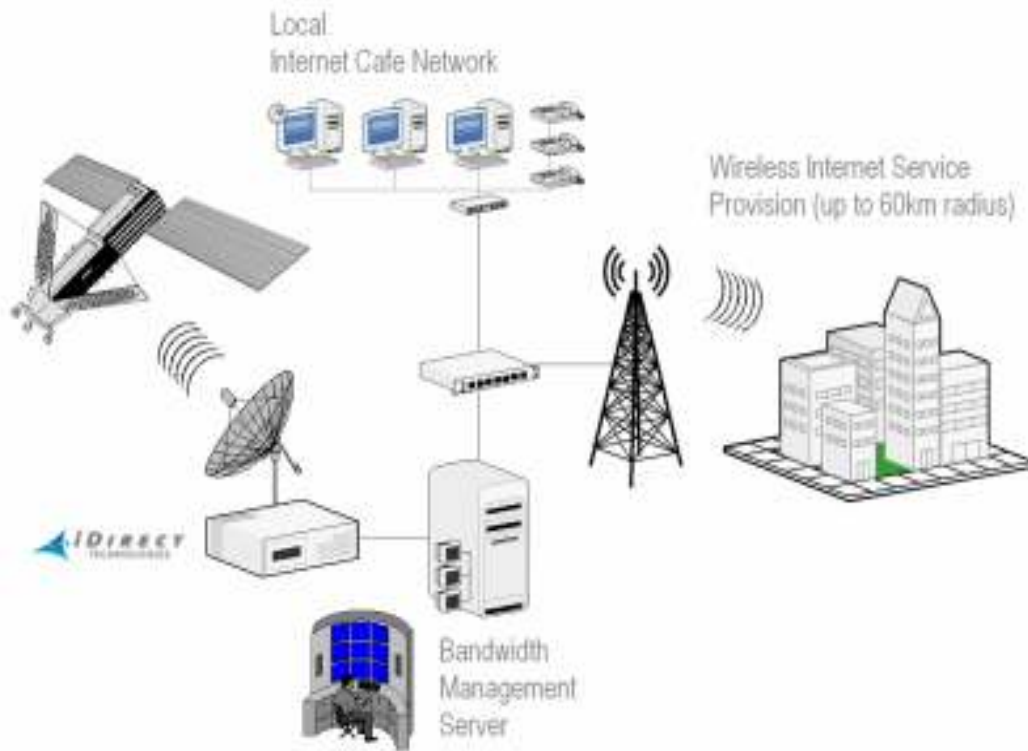

SOLUTIONS FOR PROVIDERS

// Backbones for new and established Internet Service Provision Businesses

Innovation and Reliability

>> For Global Internet Service Providers and IT entrepreneurs, BusinessCom offers exclusive satellite solutions to unfold Regional and Global ISP Networks at any point in the world, with very high spectral efficiency. By employing the latest innovations such as DVB-S2 technology and LDPC codecs, BusinessCom Dedicated Satellite Connectivity services are reaching the very near of Shannon limit. That allows us to deliver truly the best price and performance possible.

>> If you are just starting, BusinessCom has developed a flexible ISP startup scenario based on BusinessCom PEP-iDirect VSAT connectivity solution enabling to start an ISP with a small neighborhood network and minimal investment. For example, a full-featured ISP network can be started on the top of the current Internet Café or Enterprise infrastructures. Adding BusinessCom Telephony service and a 3rd party IPTV vendor enable you to offer Triple Play services to such rural networks anywhere in the world.

>> For the large Global Service Providers, BusinessCom facilitates direct contracts with major satellite teleports around the world. We do our job to find the best possible offer for your business. We evaluate and provide the best offer not only by it's price which may be misleading, but the SLA conditions, terrestrial peering and, more important – such underwater stones as spacecraft health, technological reliability, migration and growth nuances.

BusinessCom Networks Ltd.
Glacis Road, Portland House, Suite 2
Gibraltar,
UK Overseas Territory

BusinessCom Ukraine Ltd.
Moskovskaya St. 9, Dnepropetrovsk,
Ukraine
tel. +38 056 788 3544

BusinessCom CZ spol s.r.o.
Bubenec, Ceskoslovenske armady 371/11, Praha 6,
Czech Republic
tel. +420 731 882 865

BusinessCom US Representative
1969 Oakland Drive Maidens, VA 23102,
United States
tel. +1 804 591 1601